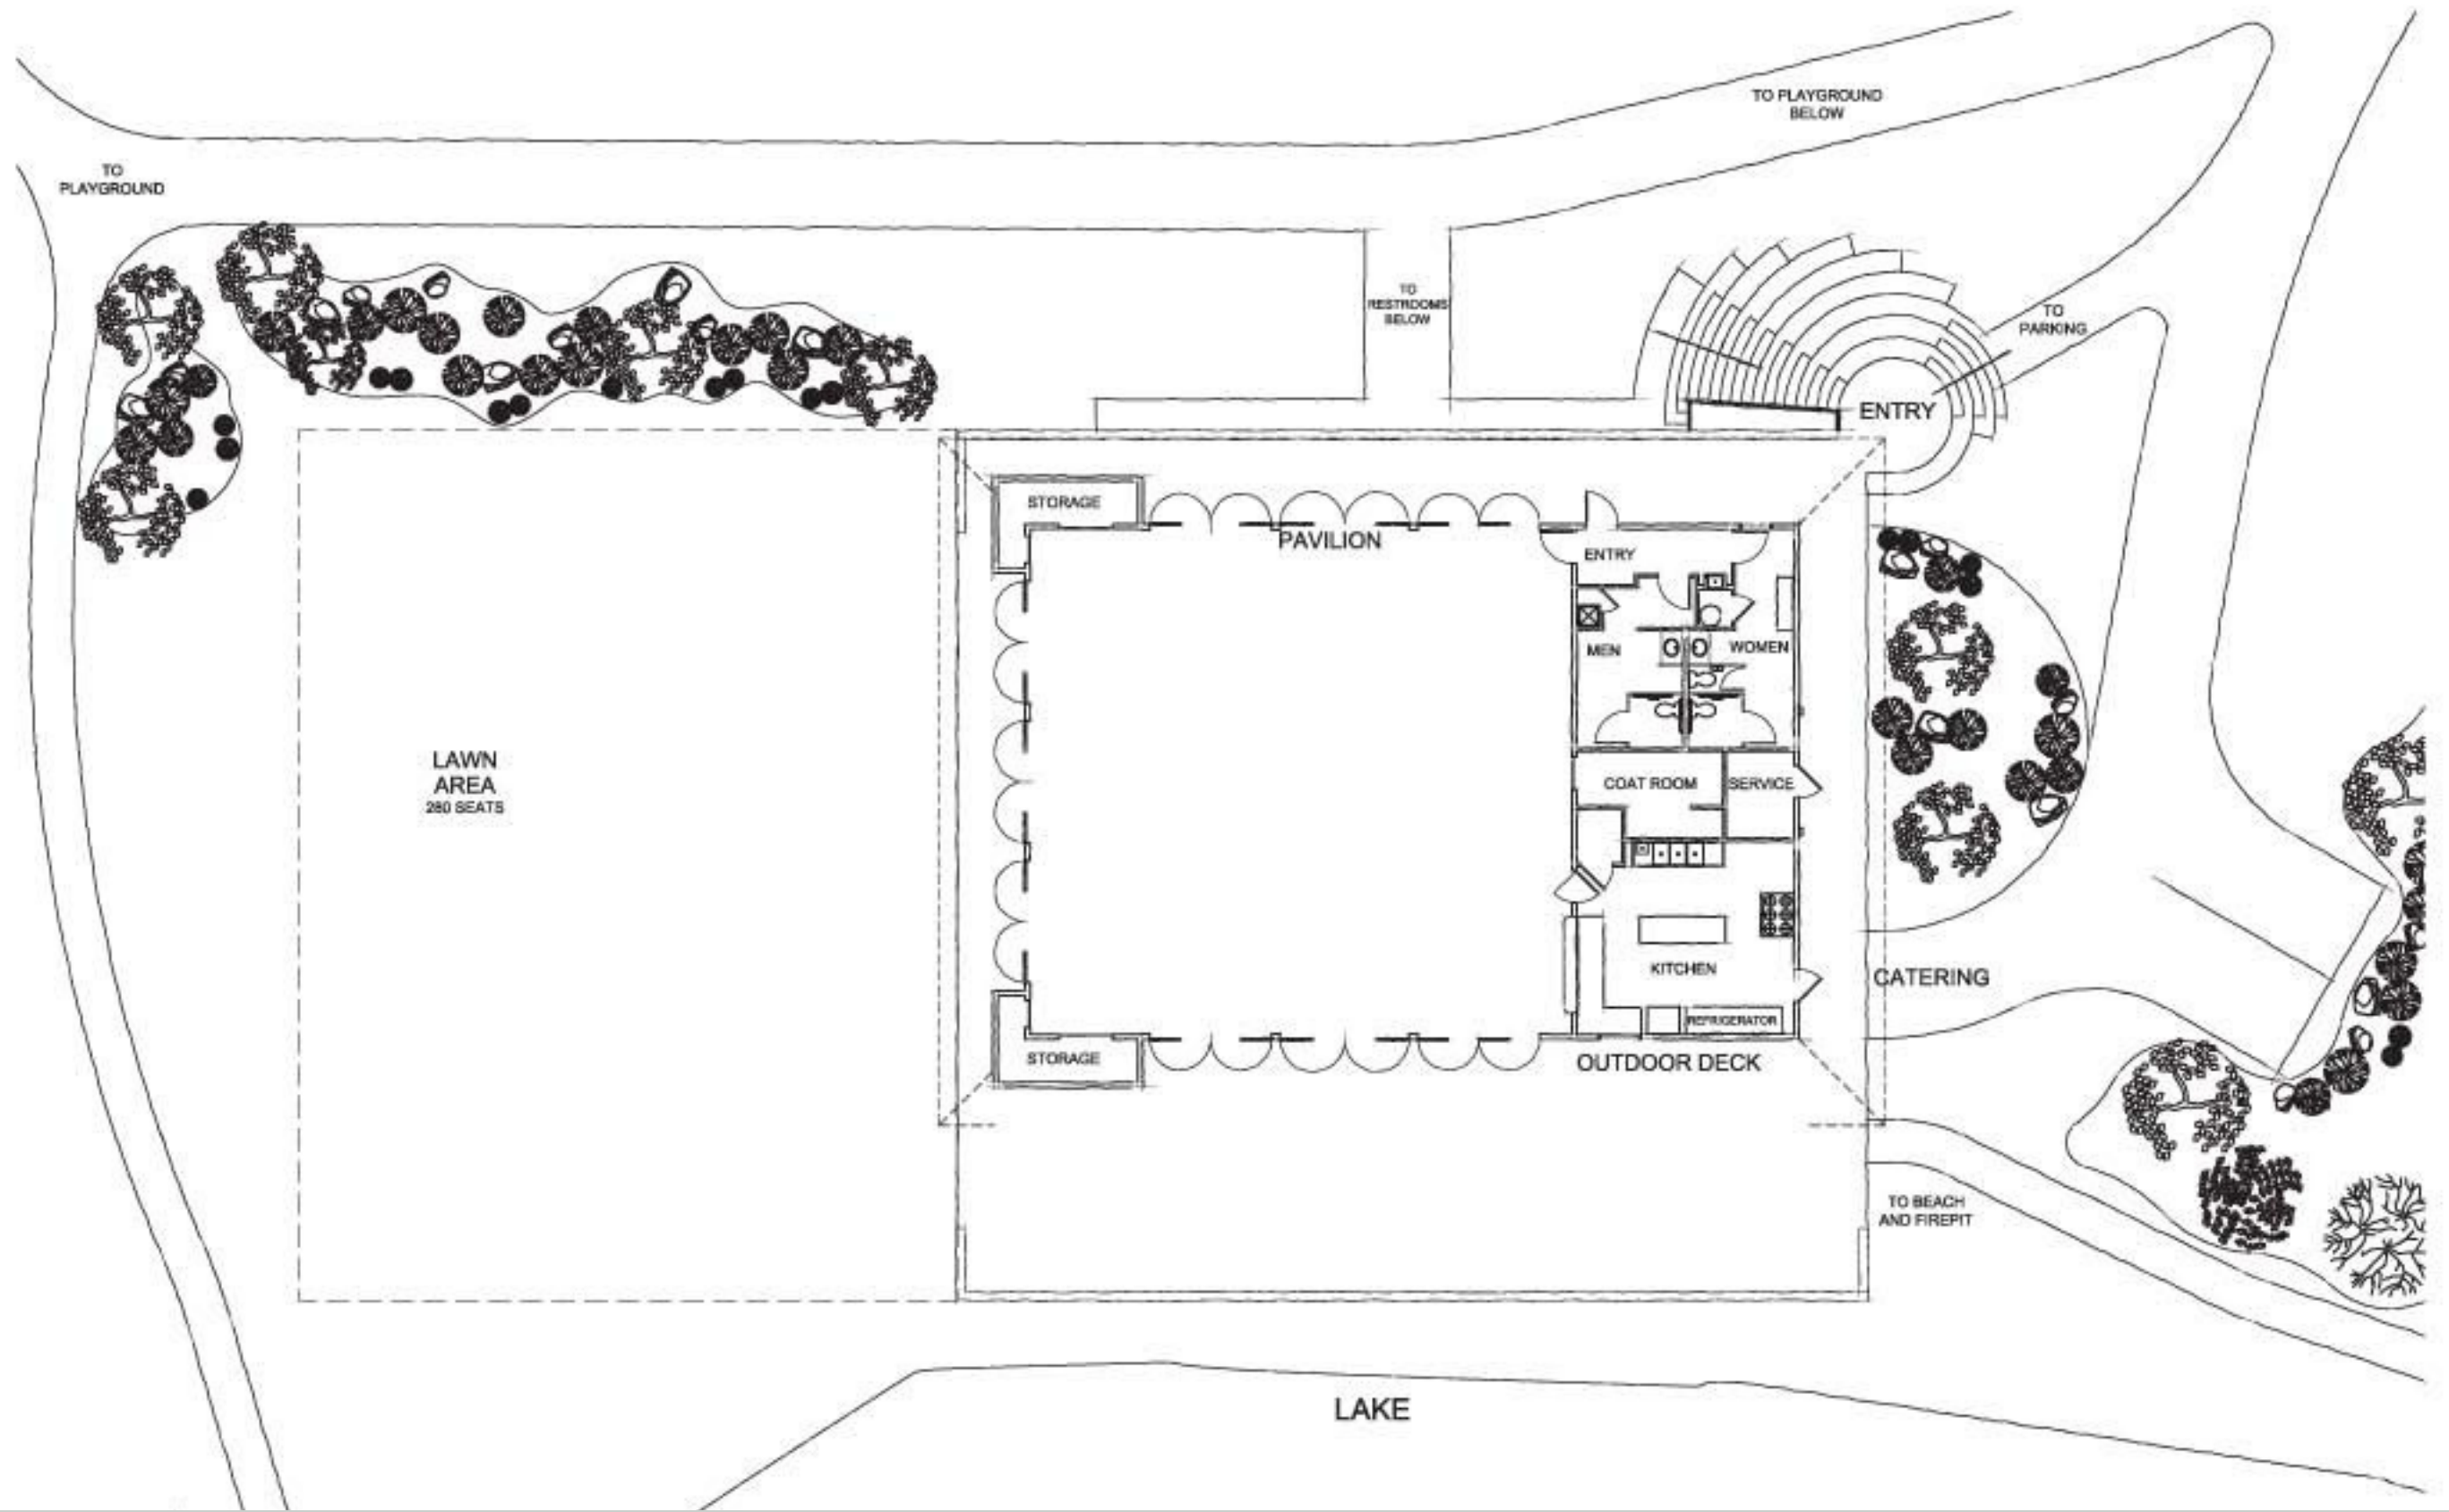

EAGLEVAIL PAVILION

538 Eagle Road

Avon, CO 81620

970-790-1218

EagleVail Pavilion Dimensions

EagleVail Pavilion Blank Floorplan

EagleVail Pavilion Sample Floorplan - 280 guests

EagleVail Pavilion Sample Floorplan - 450 guests

EagleVail Pavilion Sample Floorplan - presentation seating