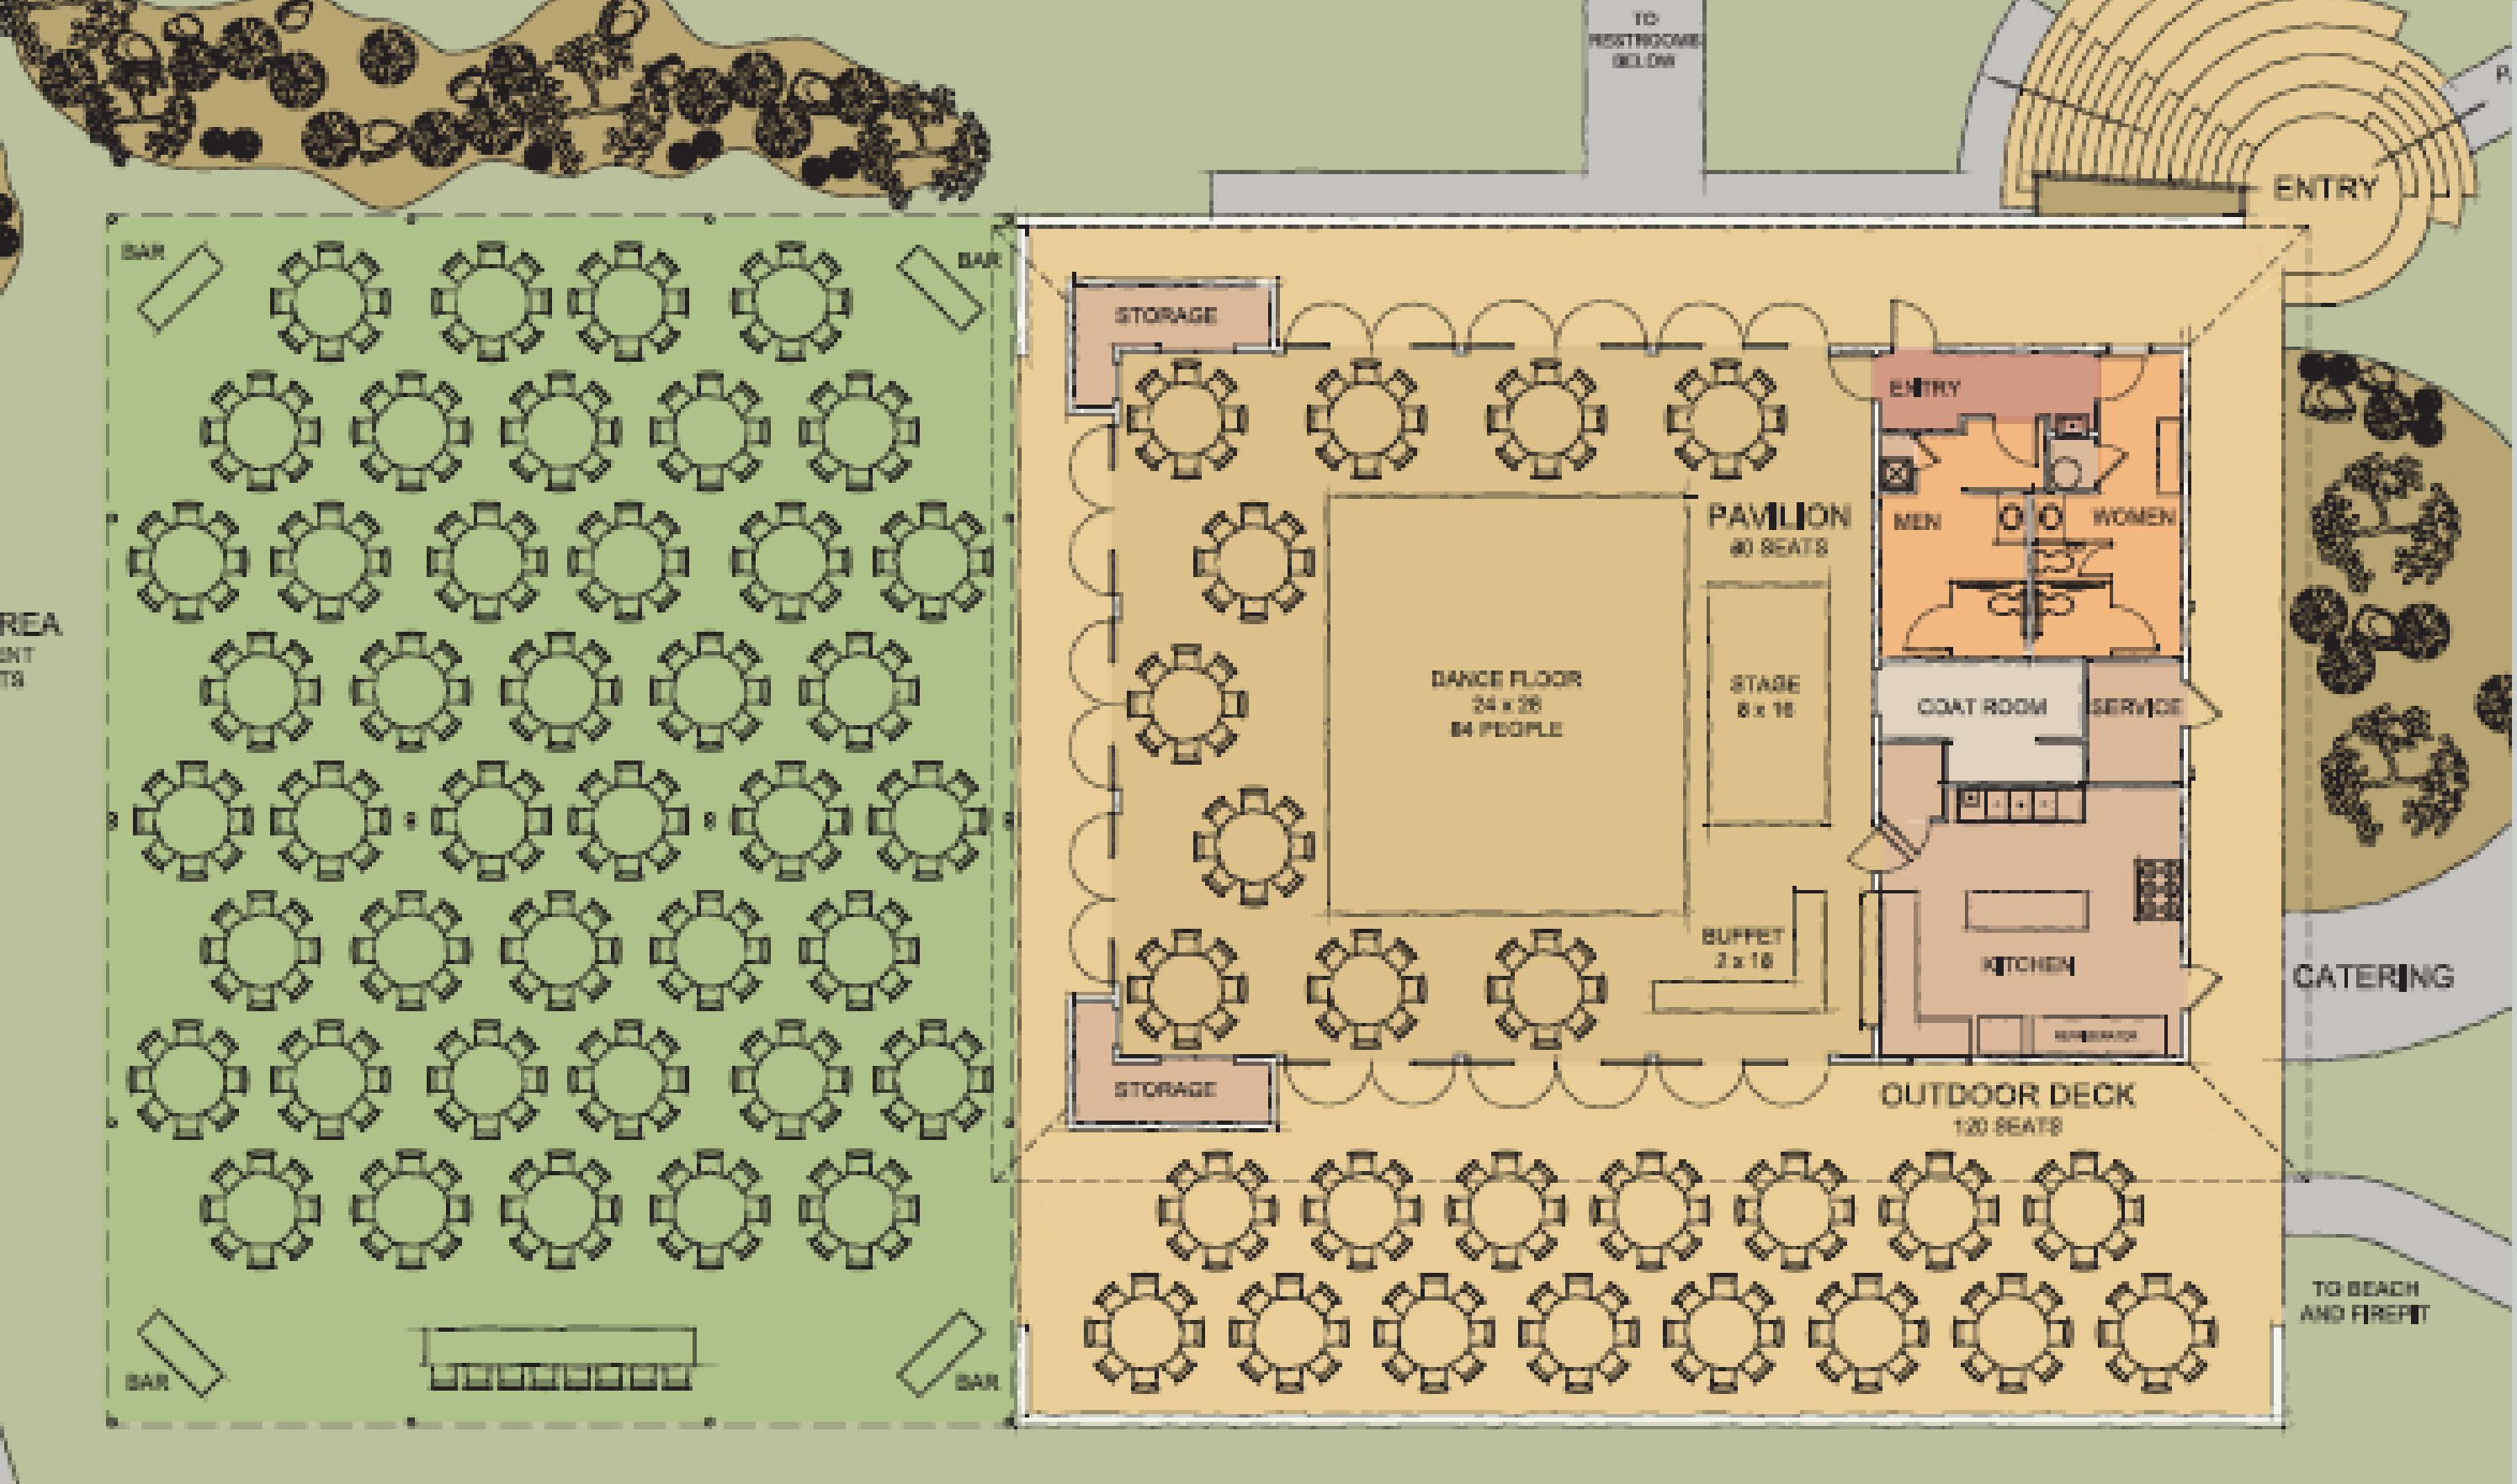

EAGLEVAIL PAVILION

538 Eagle Road

Avon, CO 81620

970-790-1218

EagleVail Pavilion Dimensions

EagleVail Pavilion Blank Floorplan

EagleVail Pavilion Sample Floorplan - 280 guests

EagleVail Pavilion Sample Floorplan - 450 guests

EagleVail Pavilion Sample Floorplan - presentation seating