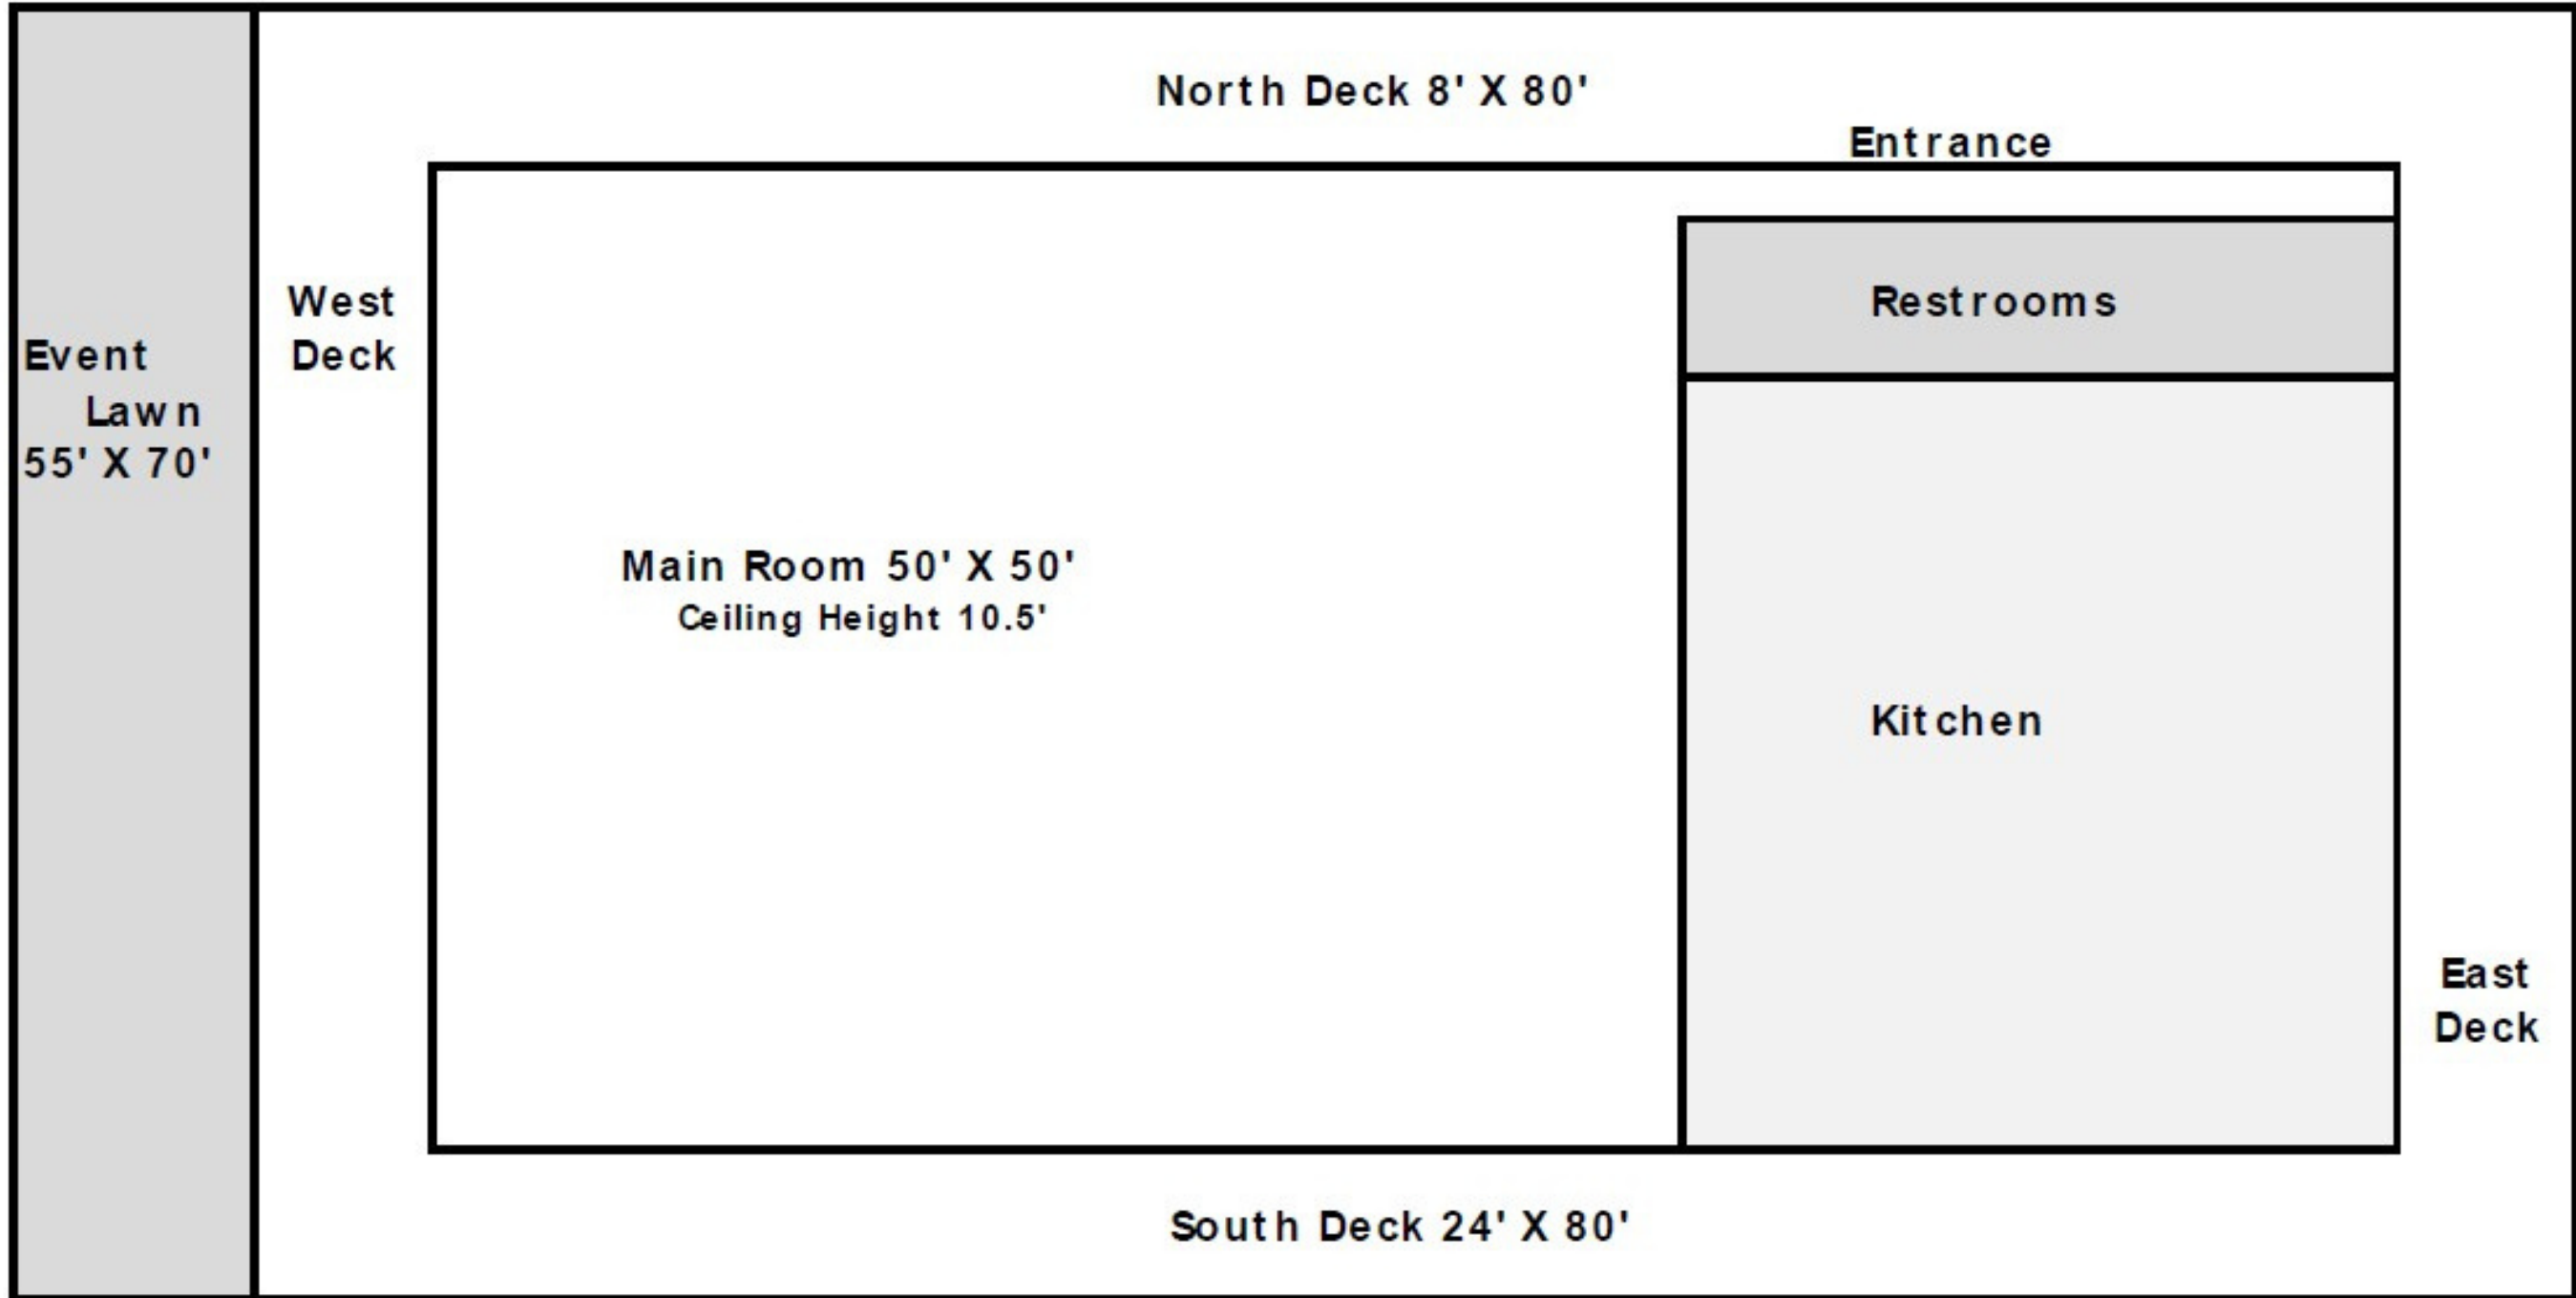

EAGLEVAIL PAVILION

538 Eagle Road

Avon, CO 81620

970-790-1218

EagleVail Pavilion Dimensions

EagleVail Pavilion Blank Floorplan

EagleVail Pavilion Sample Floorplan - 280 guests

EagleVail Pavilion Sample Floorplan - 450 guests

EagleVail Pavilion Sample Floorplan - presentation seating