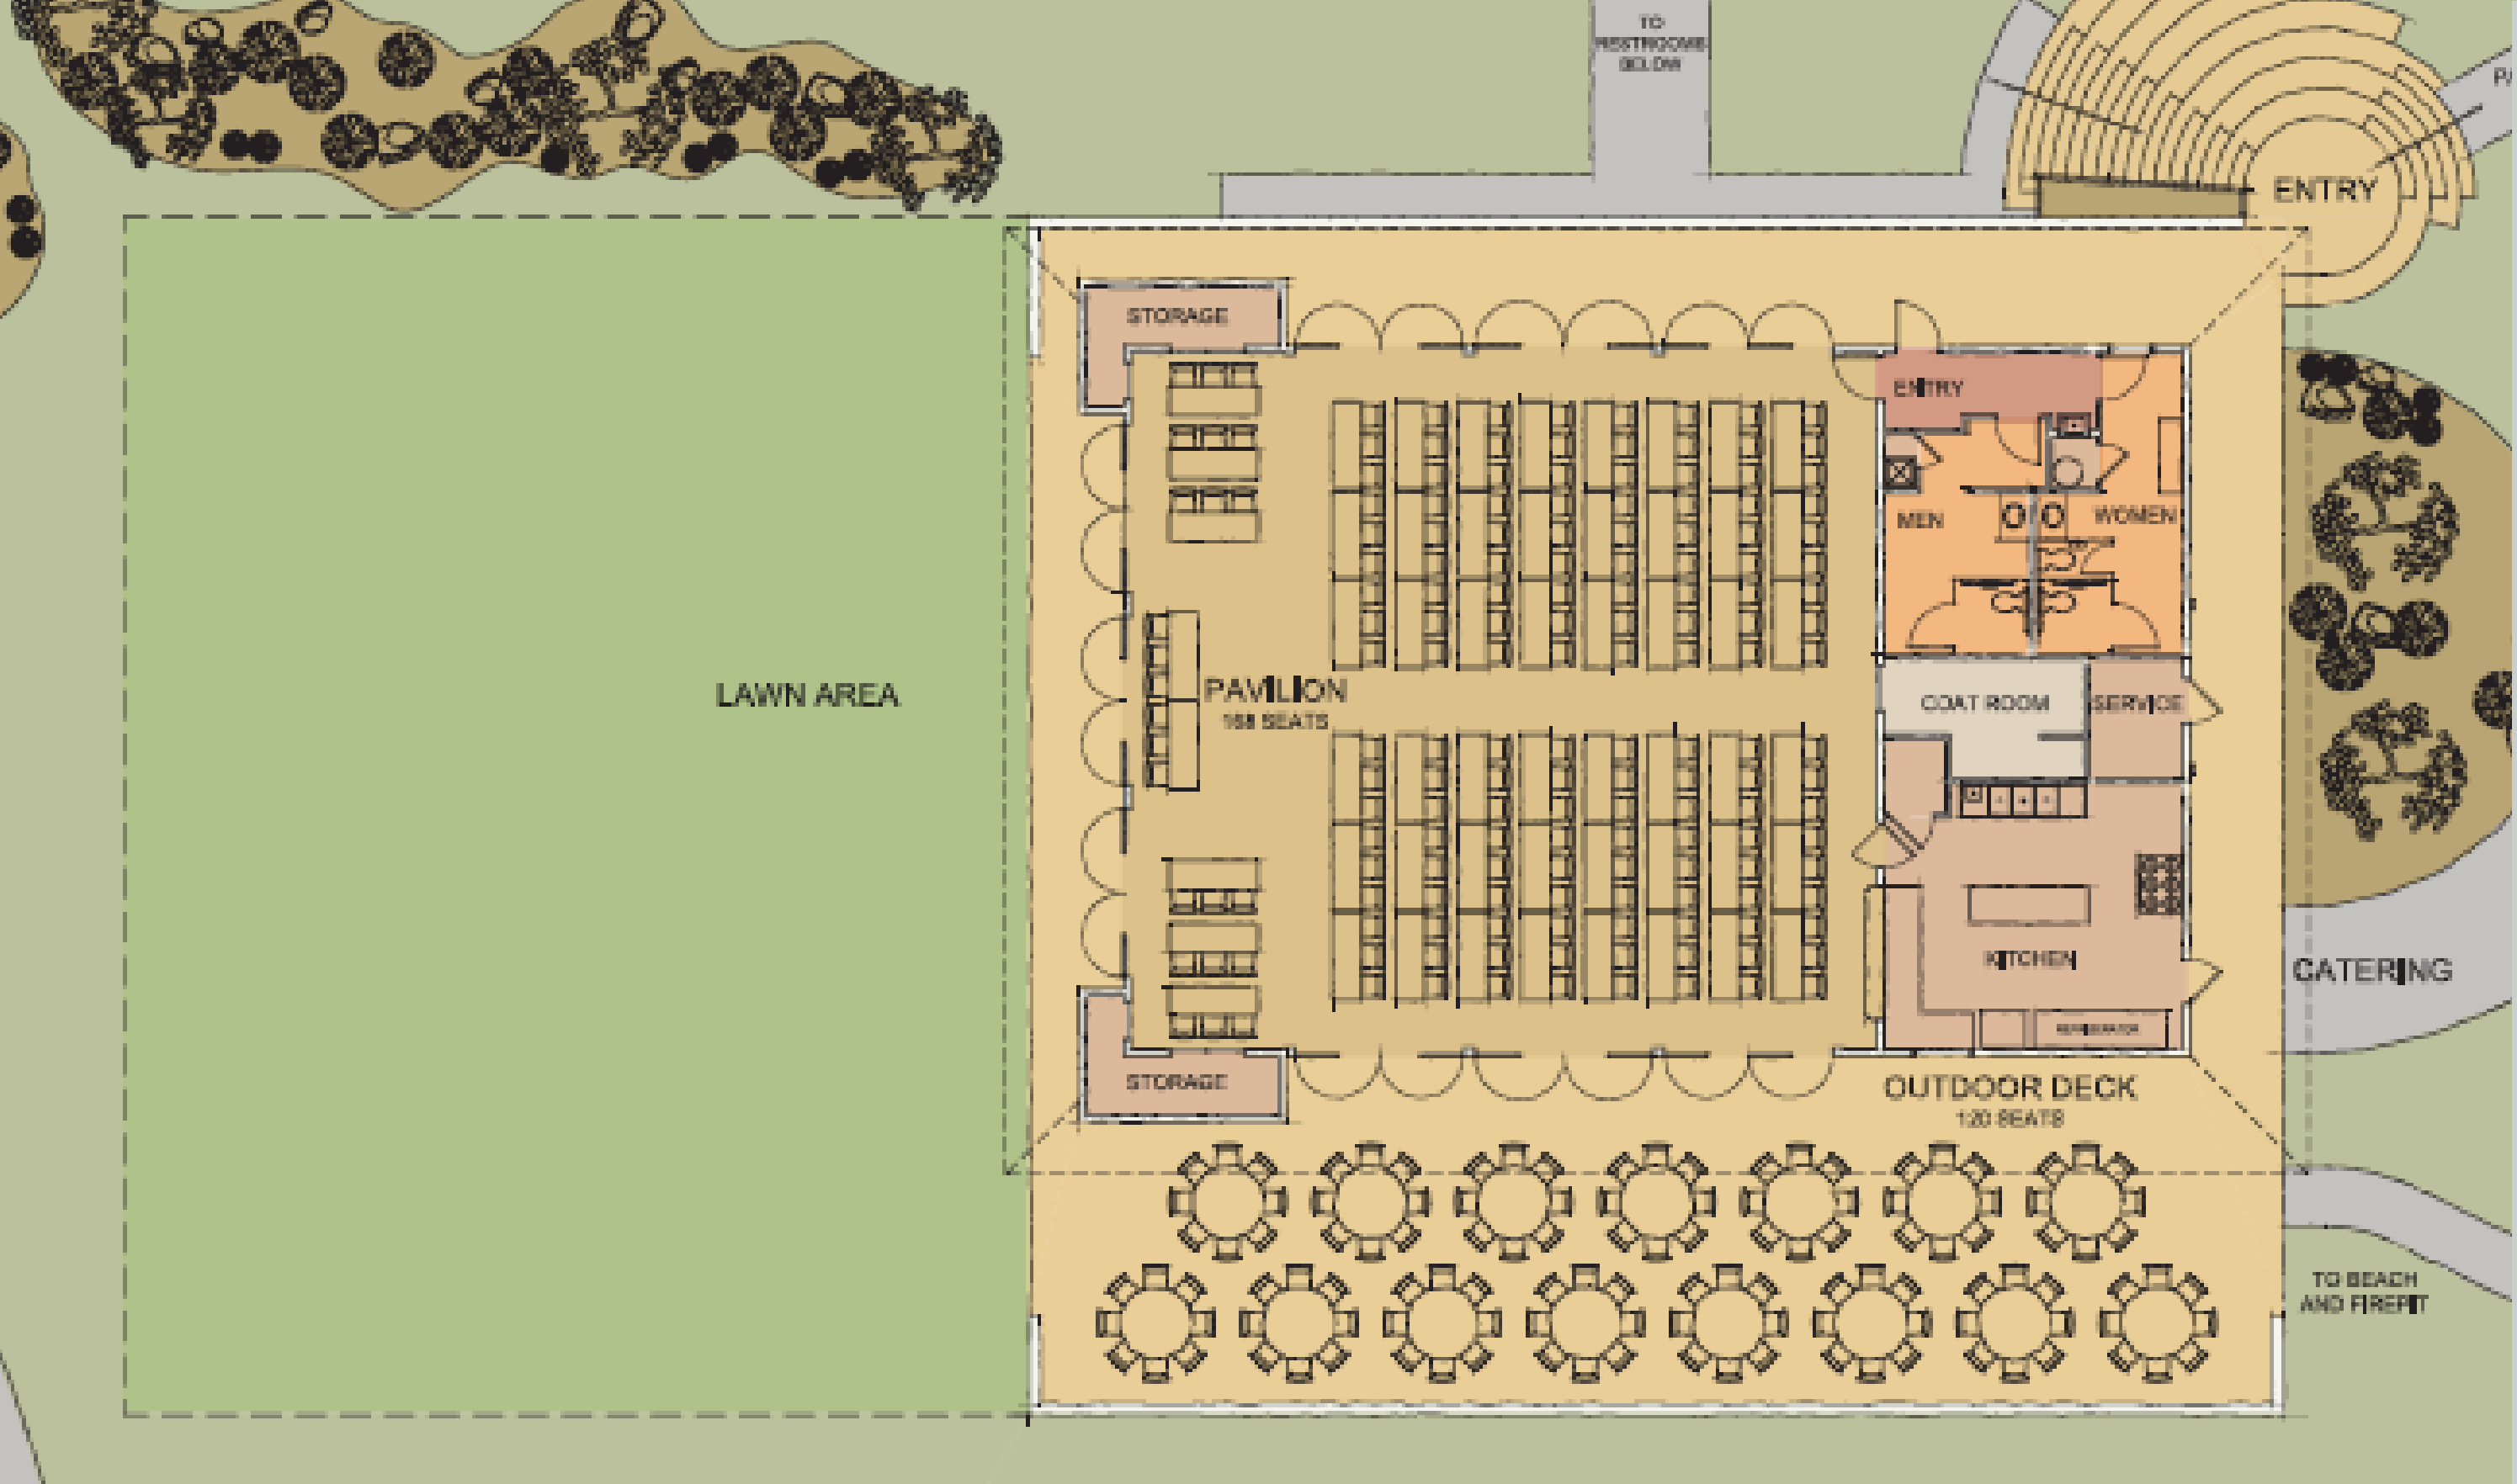

EAGLEVAIL PAVILION

538 Eagle Road

Avon, CO 81620

970-790-1218

EagleVail Pavilion Dimensions

EagleVail Pavilion Blank Floorplan

EagleVail Pavilion Sample Floorplan - 280 guests

EagleVail Pavilion Sample Floorplan - 450 guests

EagleVail Pavilion Sample Floorplan - presentation seating