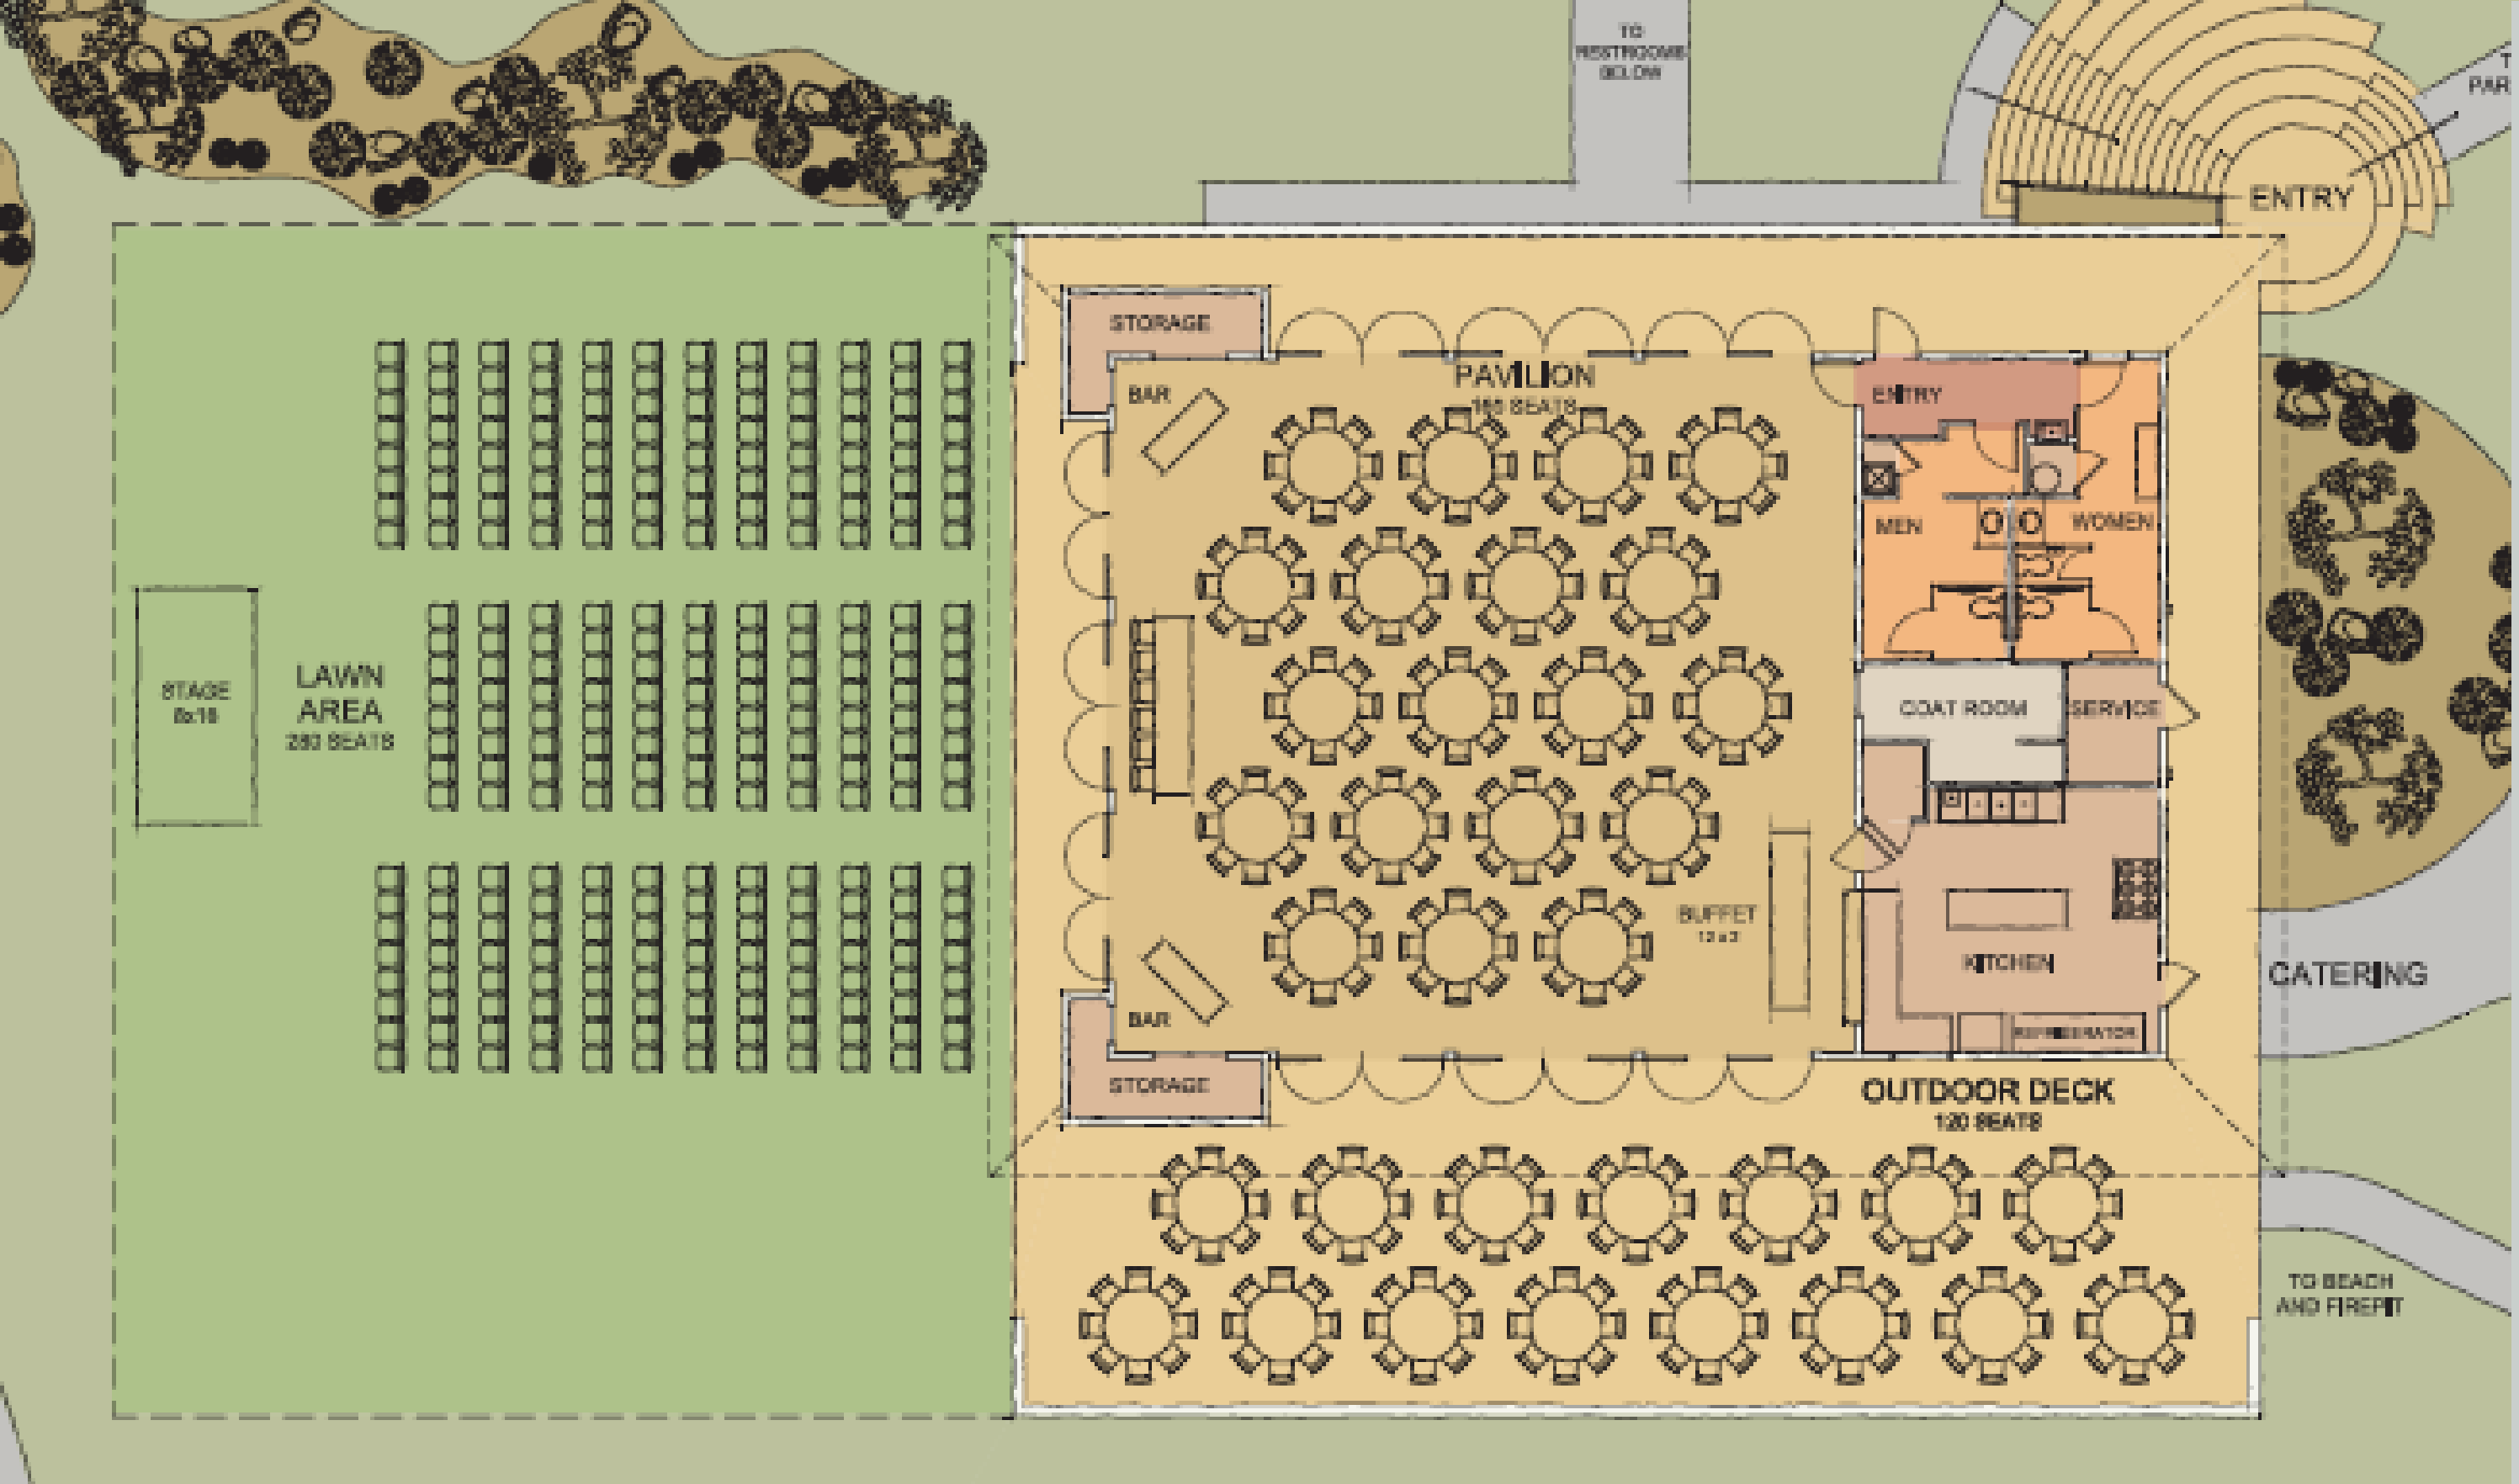

EAGLEVAIL PAVILION

538 Eagle Road

Avon, CO 81620

970-790-1218

EagleVail Pavilion Dimensions

EagleVail Pavilion Blank Floorplan

EagleVail Pavilion Sample Floorplan - 280 guests

EagleVail Pavilion Sample Floorplan - 450 guests

EagleVail Pavilion Sample Floorplan - presentation seating